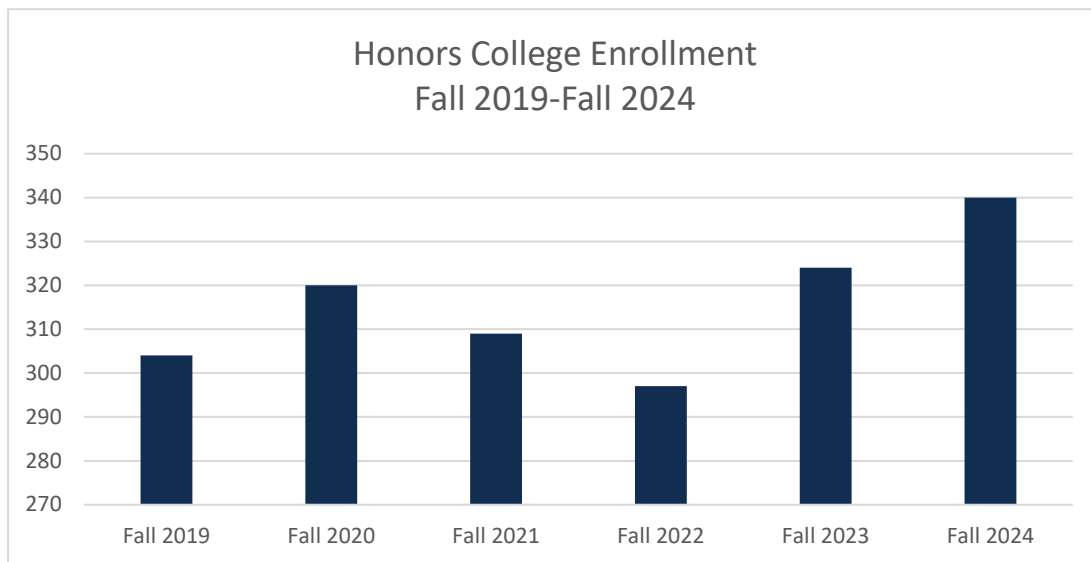

Honors College Profile

Fall 2024

[Honors College Profile.....1](#)

[Honors College Demographics.....2](#)

Honors College Profile	
Total Honors Students	340
Female	76%
Minority	24%
First Generation	0%
In-State Residents	74%
Average High School GPA	3.87
Average ACT Score	27.5
Most Common Majors	
<i>Psychology</i>	11%
<i>Biology</i>	9%
<i>Health and Human Performance</i>	9%
<i>Biology</i>	7%
<i>Political Science and Public Service</i>	5%

Honors College Profile

Fall 2024

Honors College Demographics

Honors College Demographics	Fall 2019	Fall 2020	Fall 2021	Fall 2022	Fall 2023	Fall 2024
Female	216	225	222	216	241	259
<i>American Indian</i>	0	0	0	0	0	0
<i>Asian</i>	8	16	20	22	21	15
<i>Black</i>	17	19	23	22	22	19
<i>Hispanic</i>	9	11	10	12	9	11
<i>International Student</i>	3	3	6	3	3	4
<i>Native Hawaiian/Pacific Islander</i>	0	0	0	0	0	0
<i>Not Reported</i>	12	14	7	6	15	1
<i>Two or More Races</i>	6	4	4	6	1	10
<i>White</i>	161	158	152	145	170	199
Male	88	95	87	81	83	81
<i>American Indian</i>	0	0	0	0	1	0
<i>Asian</i>	3	2	2	2	4	6
<i>Black</i>	4	10	9	6	9	3
<i>Hispanic</i>	3	3	3	6	5	6
<i>International Student</i>	2	3	3	0	1	2
<i>Native Hawaiian/Pacific Islander</i>	0	0	0	0	1	0
<i>Not Reported</i>	6	7	4	2	7	0
<i>Two or More Races</i>	2	1	2	3	0	4
<i>White</i>	68	69	64	62	55	60
Total	304	320	309	297	324	340