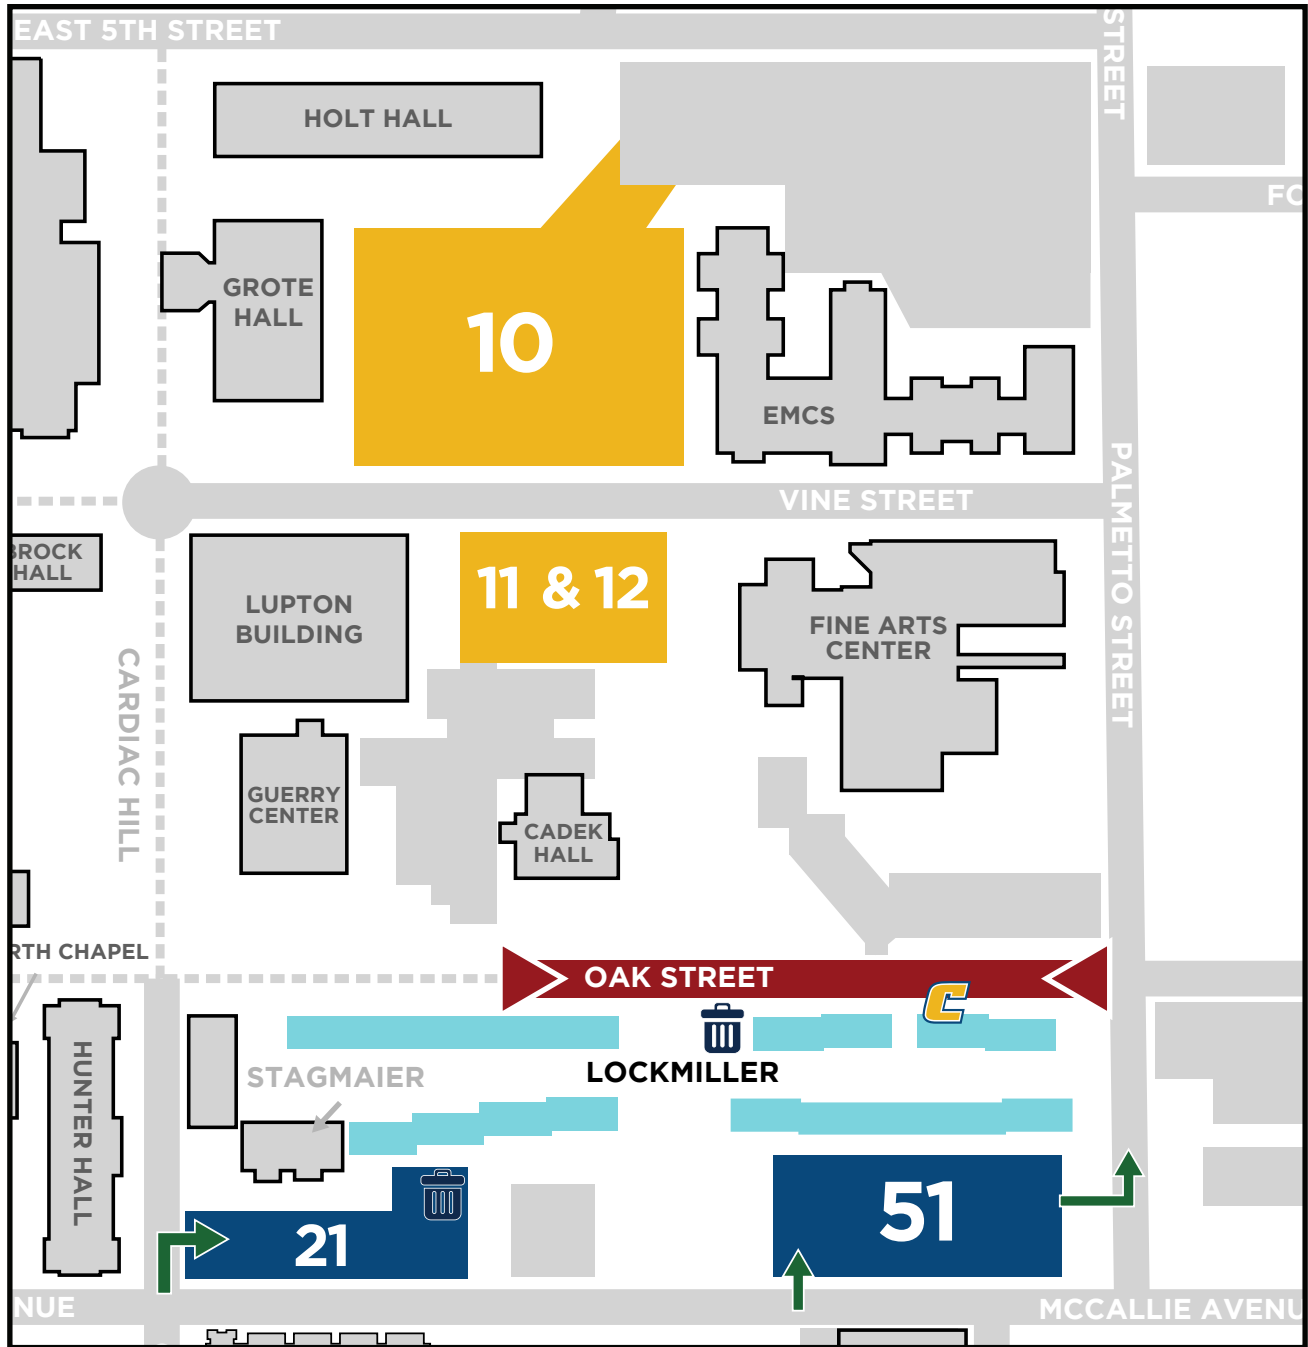

# LOCKMILLER

- TRAFFIC FLOW
- HOUSING COMPLEX
- UNLOADING ZONE  
ROOMS X01-X18 - UNLOAD IN LOT 21  
ROOMS X19-X36 - UNLOAD IN LOT 51
- CHECK-IN
- DUMPSTER/RECYCLING
- LONGTERM PARKING
- ROAD CLOSED
- PEDESTRIAN ONLY
- NO PARKING/TOW ZONE

# LOCKMILLER