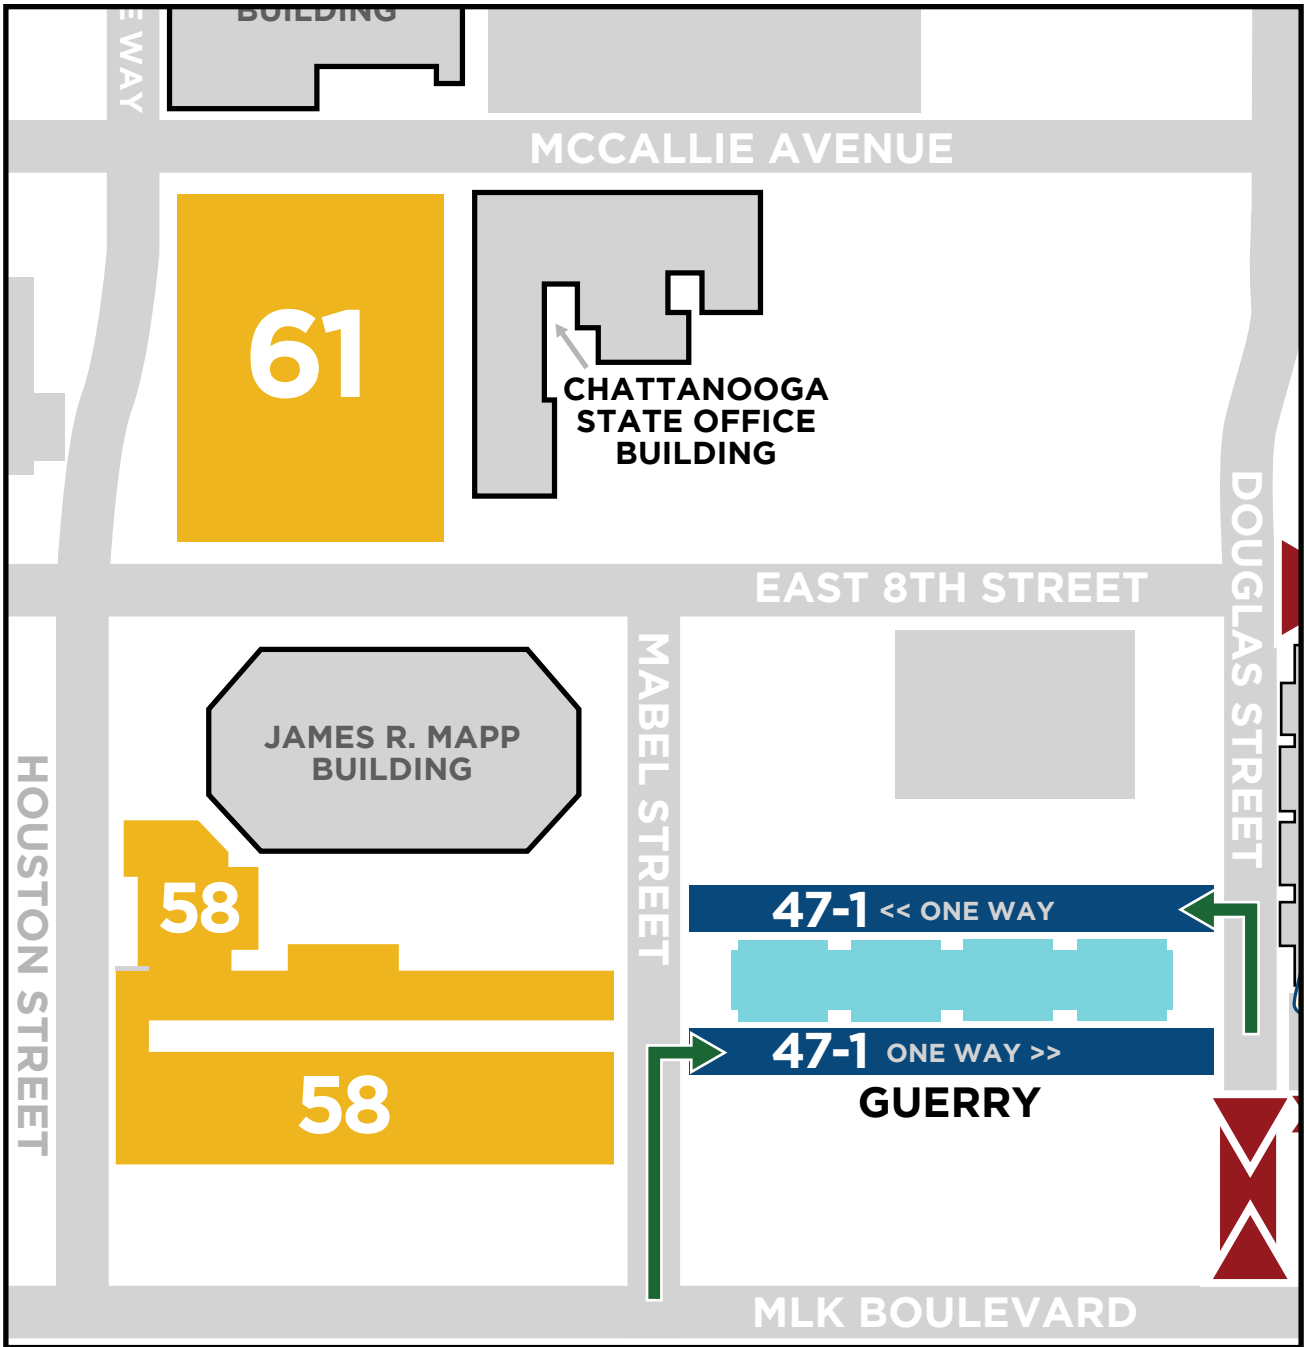

GUERRY

-  TRAFFIC FLOW
-  HOUSING COMPLEX
-  UNLOADING ZONE
UNLOAD IN LOT 47-1
-  CHECK-IN
-  DUMPSTER/RECYCLING
-  LONGTERM PARKING
-  ROAD CLOSED
-  PEDESTRIAN ONLY
-  NO PARKING/
TOW ZONE

GUERRY