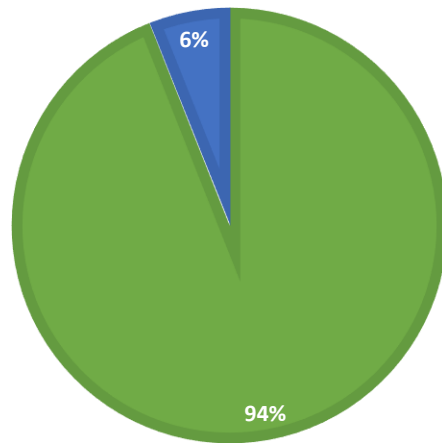

## FACULTY AND STAFF TOBACCO USE

Smoke Free    Currently Smoke

## Smoking Ban Opinions

**100%** of surveyors said they are aware of the health effects of smoking tobacco.

**70%** have heard of the Tobacco-Free College Campus Initiative.