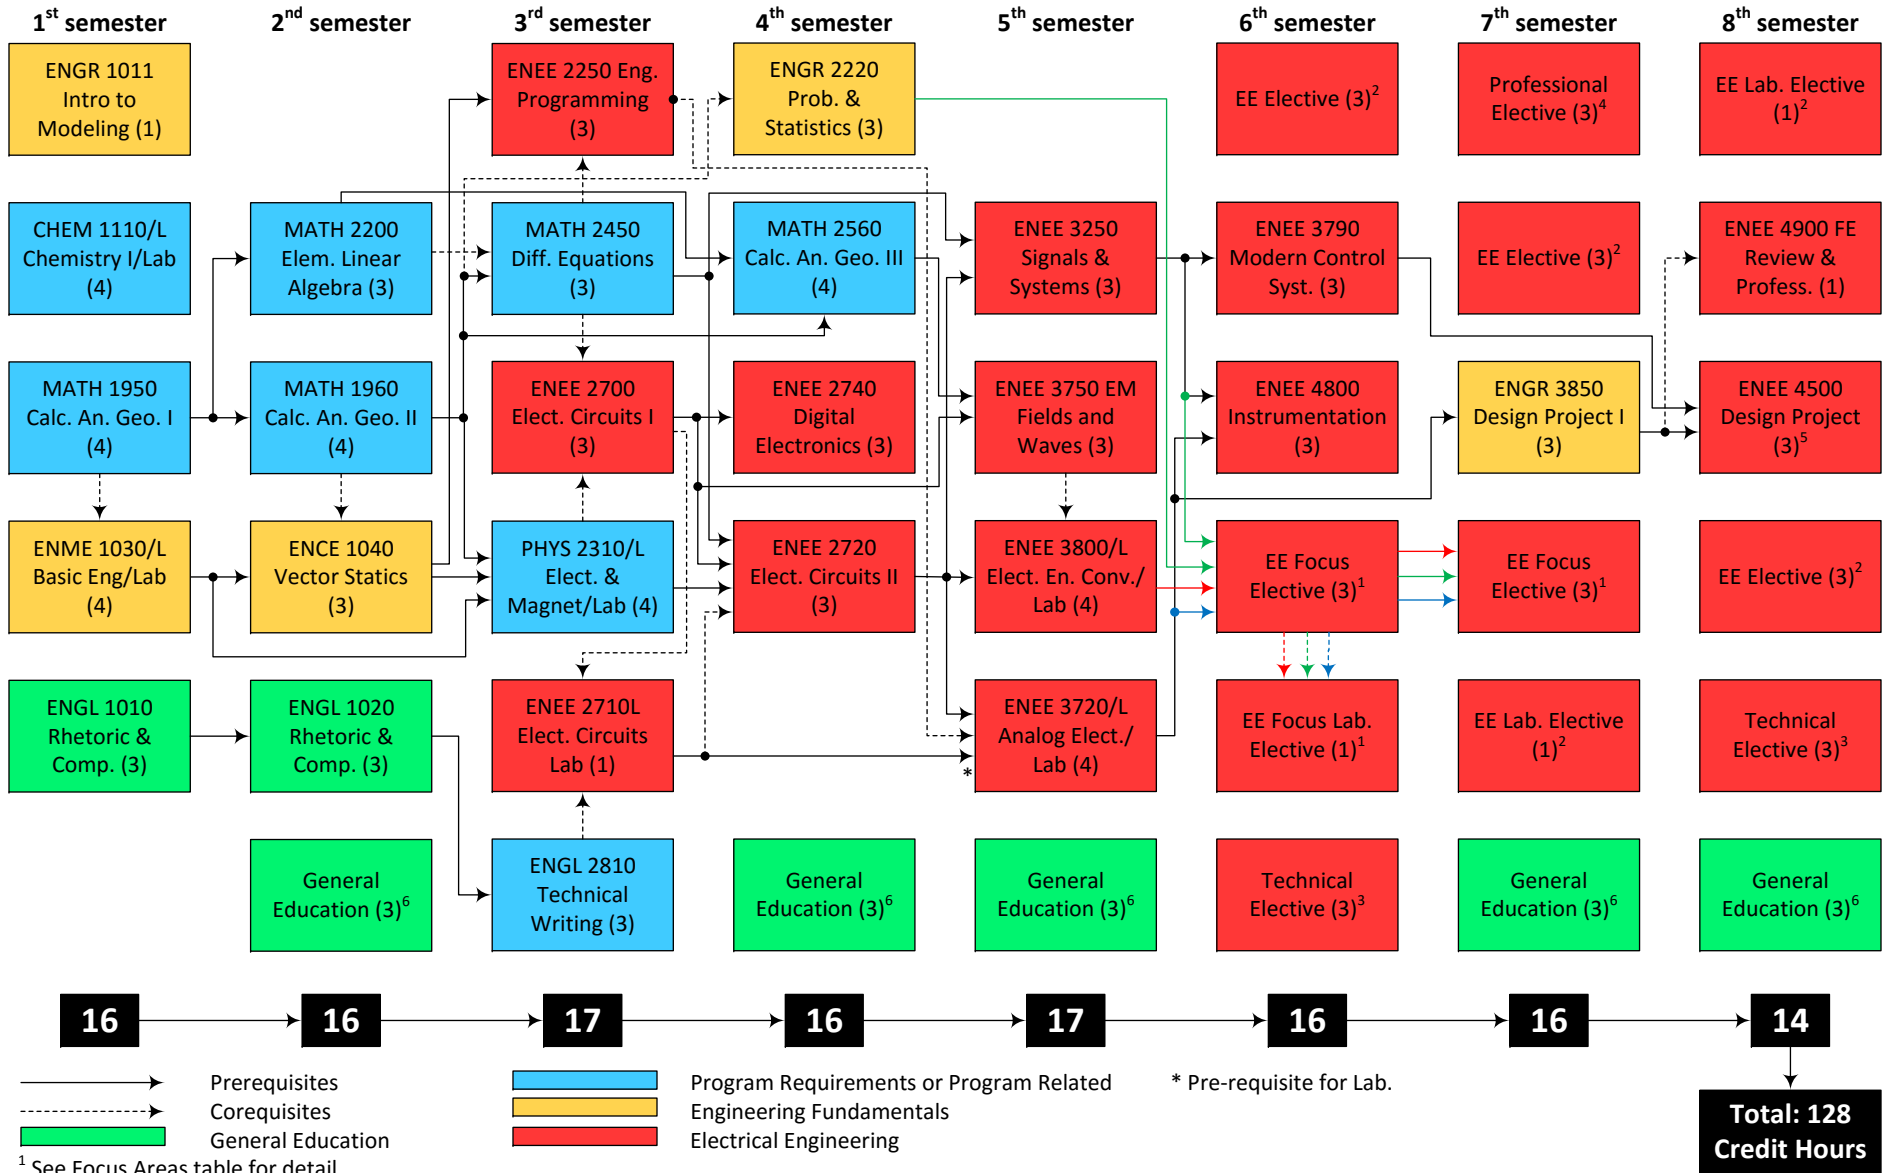

2015-2016 UTC BSEE Program Flowchart (ClearPath)

¹ See Focus Areas table for detail.

² Three 3-hour 3000/4000-level EE courses not being used to meet another requirement and

Two 1-hour 3000/4000-level EE laboratory (ENEE 3770L, ENEE 4600L, ENEE 4720L, ENEE 4750L, ENEE 4790L).

³ Two 3-hour 3000/4000-level engineering (ENGR, ENME, ENCE, ENCH, ENIE, ENNE, ENEV, or ENEE) or advisor-approved courses.

⁴ One 3-hour Math, Science (ASTR, BIOL, CHEM or PHYS, Business (ACC, BUS, MGT, ECON, FIN or MKT) or other related areas and must be approved by department.

⁵ For qualified students, ENGR 4995r, Departmental Thesis (4 hours) may substitute for ENEE 4500 (3 hours).

⁶ **Humanities and Fine Arts:** one approved fine arts & one approved humanities courses (6 hours); **Cultures and Civilizations:** one approved Non-Western Cultures and Civilizations course (3 hours); **Behavioral and Social Sciences:** two approved behavioral or social science courses, ECON 1010 and ECON 1020 (recommended) (6 hours).