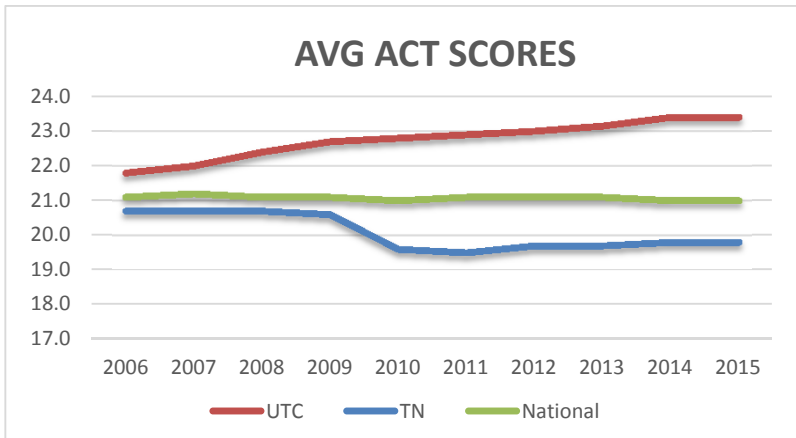

**First-Time College Freshmen  
Avg ACT Comp Score and Avg High School GPA  
Fall 2006 to Fall 2015**

Year	UTC Avg ACT Comp Score <sup>1</sup>	State of TN Avg ACT Comp Score <sup>2</sup>	National Avg ACT Comp Score <sup>3</sup>	Avg HS GPA
2006 (N=1769)	21.8	20.7	21.1	3.17
2007 (N=1811)	22.0	20.7	21.2	3.18
2008 (N=2083)	22.4	20.7	21.1	3.22
2009 (N=2209)	22.7	20.6	21.1	3.26
2010 (N=1948)	22.8	19.6	21.0	3.31
2011 (N=2171)	22.9	19.5	21.1	3.36
2012 (N=2290)	23.0	19.7	21.1	3.37
2013 (N=2342)	23.2	19.7	21.1	3.40
2014 (N=2160)	23.4	19.8	21.0	3.42
2015 (N=1865)	23.4	19.8	21.0	3.48

<sup>1</sup> UTC average ACT comp score includes converted SAT scores. Includes scores from full-time and part-time new freshmen.

<sup>2</sup> ACT State Profile Report

<sup>3</sup> ACT National Profile Report