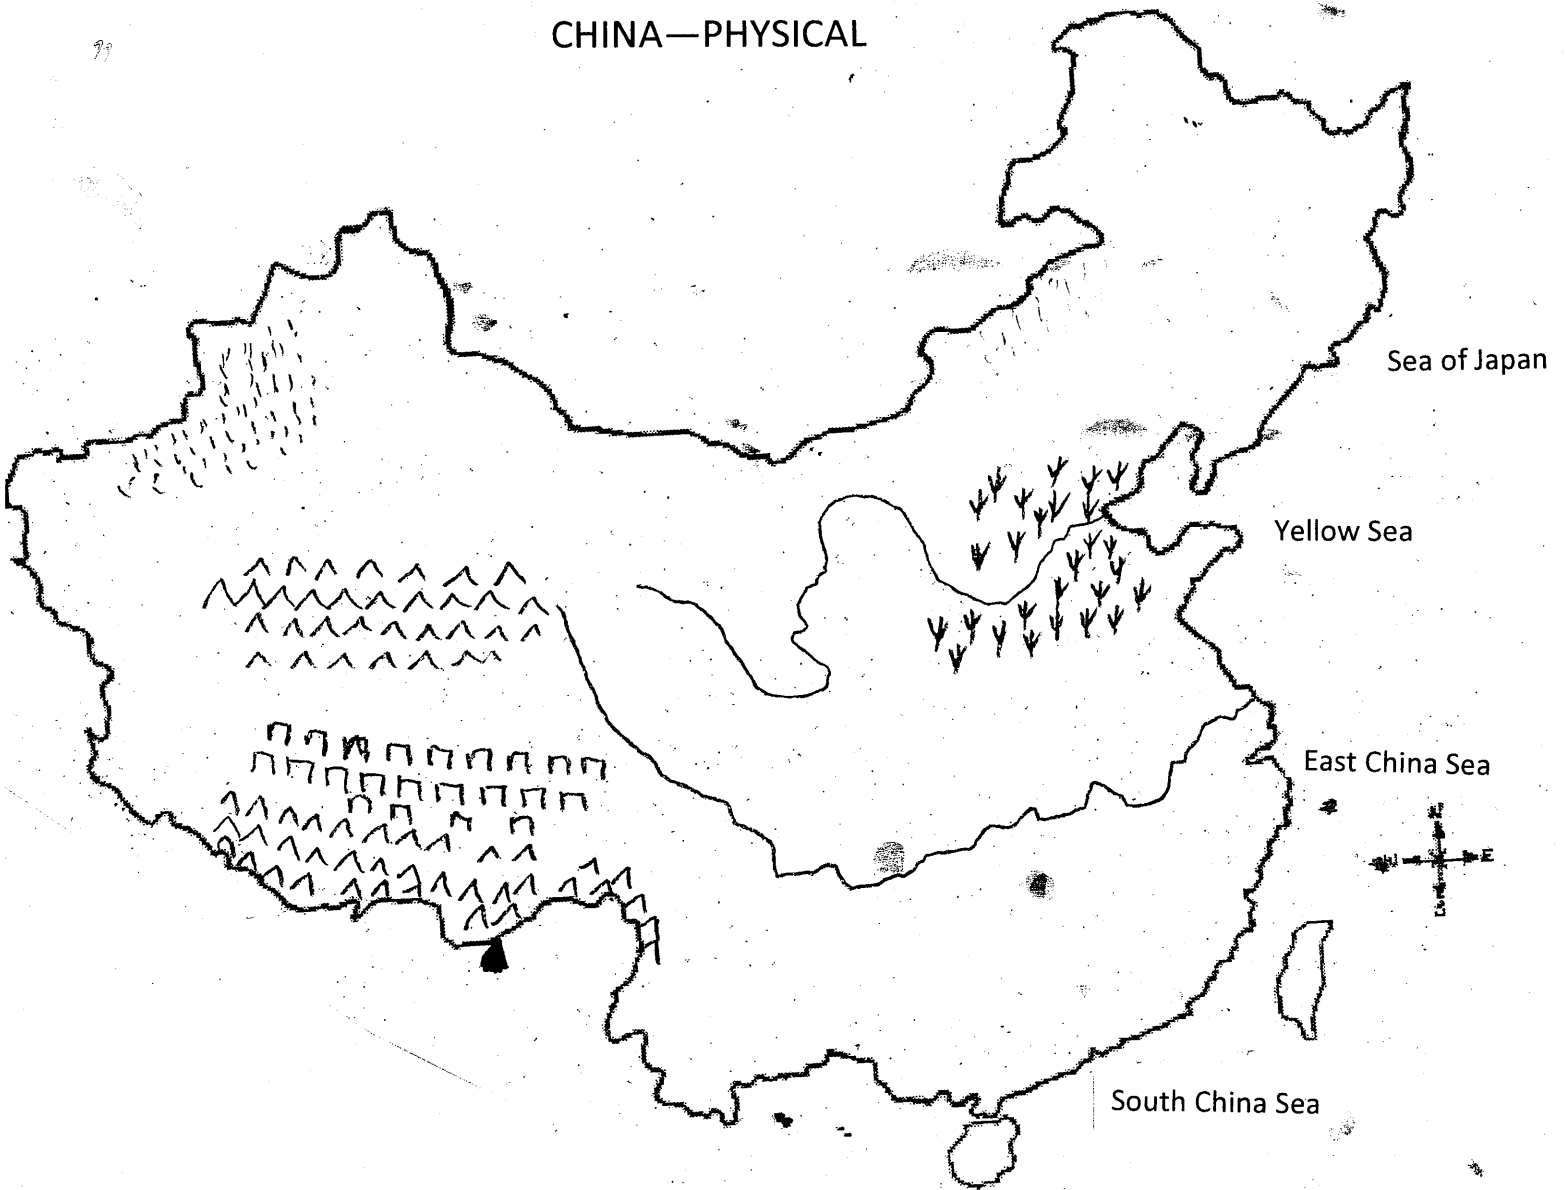

CHINA—PHYSICAL

LABEL THE FOLLOWING:

- | | | | | |
|---------|-------------|----------|-------------|------------|
| Rivers: | Mountains: | Plateau: | Plains: | Desert: |
| Yangtze | Himalayas | Tibet | North China | Gobi |
| Yellow | Mt. Everest | | | |
| | Tian Shan | | | Taklamakan |

Map Key:

Rivers: Blue ~

Mountains: Brown ^^^

Plateau: Orange □□□

Plains: Green √√√√√

Desert: Yellow □□□□□

All Water: Blue

CHINA—PHYSICAL

LABEL THE FOLLOWING:

Rivers:

Yangtze

Yellow

Mountains:

Himalayas
Mt. Everest

Tian Shan

Plateau:

Tibet

Plains:

North China

Desert:

Gobi

Taklamakan

Map Key:

Rivers: Blue 