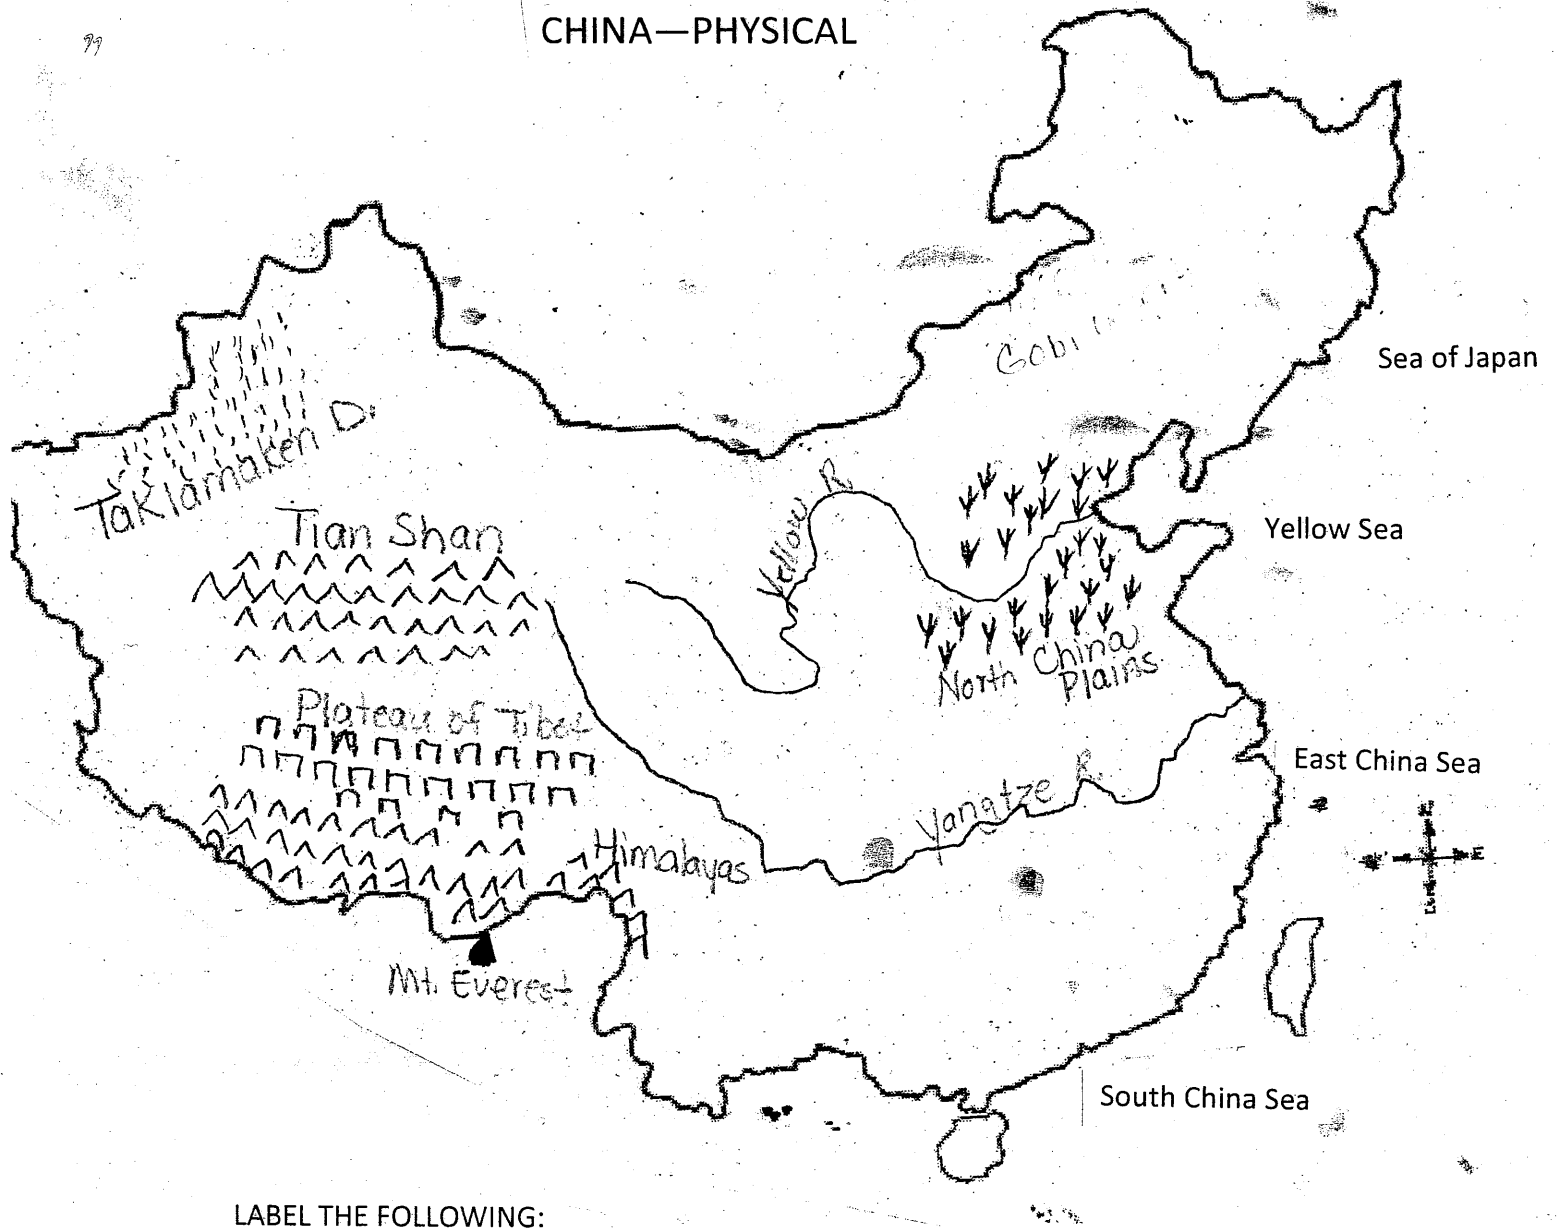

CHINA—PHYSICAL

LABEL THE FOLLOWING:

- | | | | | |
|---------|-------------|----------|-------------|------------|
| Rivers: | Mountains: | Plateau: | Plains: | Desert: |
| Yangtze | Himalayas | Tibet | North China | Gobi |
| Yellow | Mt. Everest | | | |
| | Tian Shan | | | Taklamakan |

Map Key:

Rivers: Blue ~

Mountains: Brown ^^^

Plateau: Orange □□□

Plains: Green √√√√√

Desert: Yellow □□□□□

All Water: Blue

CHINA—PHYSICAL

LABEL THE FOLLOWING:

Rivers:

Yangtze

Yellow

Mountains:

Himalayas
Mt. Everest

Tian Shan

Plateau:

Tibet

Plains:

North China

Desert:

Gobi

Taklamakan

Map Key:

Rivers: Blue 