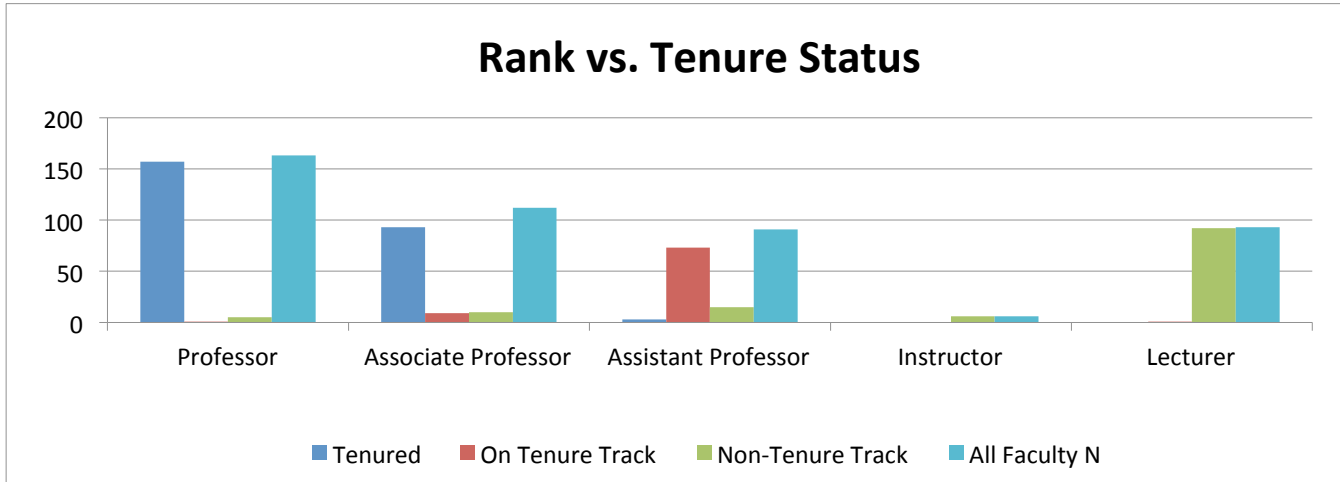

**Full-Time Teaching Faculty by Tenurial Status and Rank
Fall 2010**

	Professor	Associate Professor	Assistant Professor	Instructor	Lecturer	Total	%
Tenured	157	93	3	0	0	253	54.4%
On Tenure Track	1	9	73	0	1	84	18.1%
Non-Tenure Track	5	10	15	6	92	128	27.5%
All Faculty N	163	112	91	6	93	465	100.0%

All Faculty %	35.1%	24.1%	19.6%	1.3%	20.0%	100.0%

SOURCE: IPEDS Human Resources submission Fall 2010