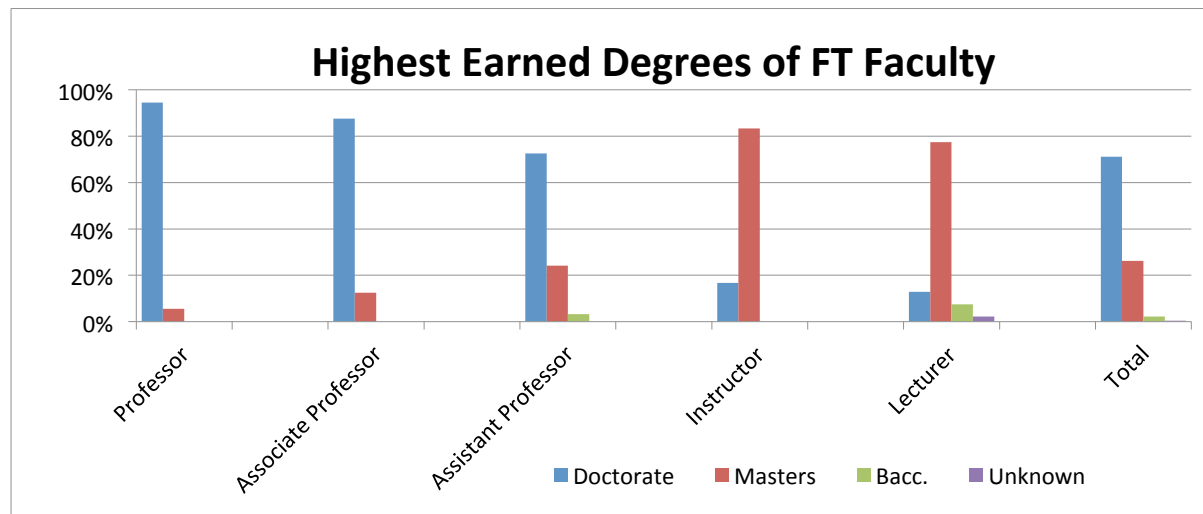

**Highest Earned Degrees of Full-Time Faculty by Rank
Fall 2010**

	Doctorate/Terminal Degree	%	Masters	%	Baccalaureate	%	Unknown	%	Total	%
Professor	154	94.5%	9	5.5%	0	0.0%	0	0.0%	163	100.0%
Associate Professor	98	87.5%	14	12.5%	0	0.0%	0	0.0%	112	100.0%
Assistant Professor	66	72.5%	22	24.2%	3	3.3%	0	0.0%	91	100.0%
Instructor	1	16.7%	5	83.3%	0	0.0%	0	0.0%	6	100.0%
Lecturer	12	12.9%	72	77.4%	7	7.5%	2	2.2%	93	100.0%
Total	331	71.2%	122	26.2%	10	2.2%	2	0.4%	465	100.0%